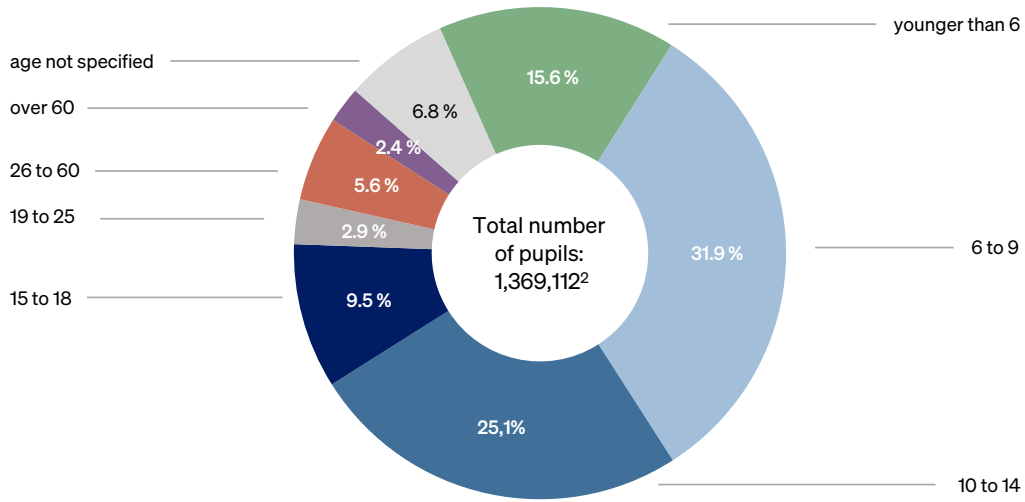

Percentage of pupils by age group (VdM report 2022 referring to 2021)¹