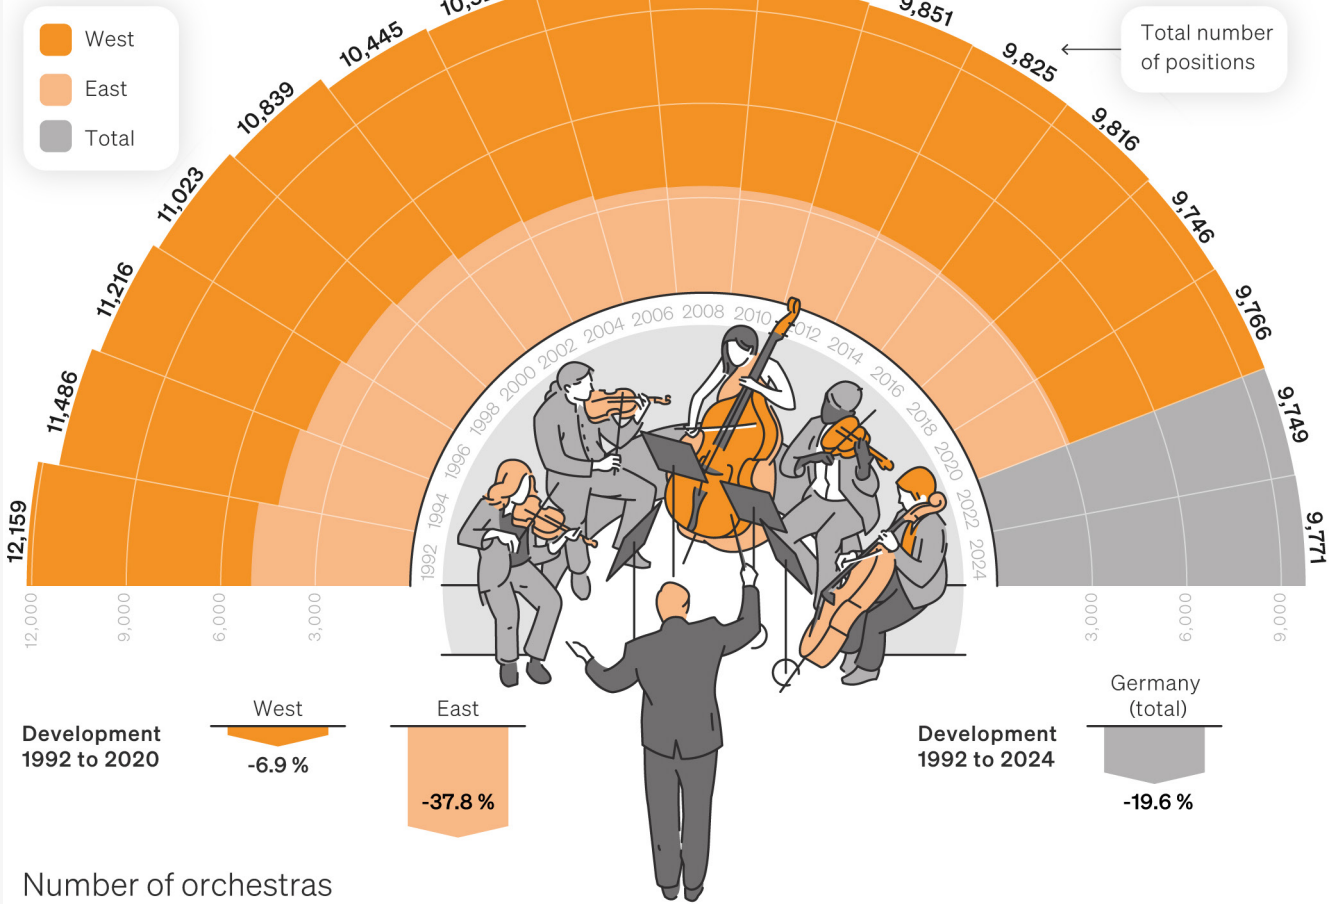

Permanent Positions in Publicly Financed Symphony and Chamber Orchestras

Source: unisono – German Orchestra Union

Daten: 1992 to 2024

 <https://miz.org/en/statistics/permanent-positions-in-publicly-financed-symphony-and-chamber-orchestras>

Statistics

Permanent Positions in Publicly Financed Orchestras

ORCHESTRA

Number of positions

Number of orchestras

Permanent Positions in Publicly Financed Symphony and Chamber Orchestras

	Number of positions registered																
	1992	1994	1996	1998	2000	2002	2004	2006	2008	2010	2012	2014	2016	2018	2020	2022	2024
East	5,032	4,411	4,198	4,032	3,878	3,637	3,545	3,398	3,372	3,290	3,230	3,186	3,143	3,133	3,132		
West	7,127	7,075	7,018	6,991	6,961	6,808	6,780	6,654	6,665	6,632	6,621	6,639	6,673	6,613	6,634		
Total	12,159	11,486	11,216	11,023	10,839	10,445	10,325	10,052	10,037	9,922	9,851	9,825	9,816	9,746	9,766	9,749	9,771