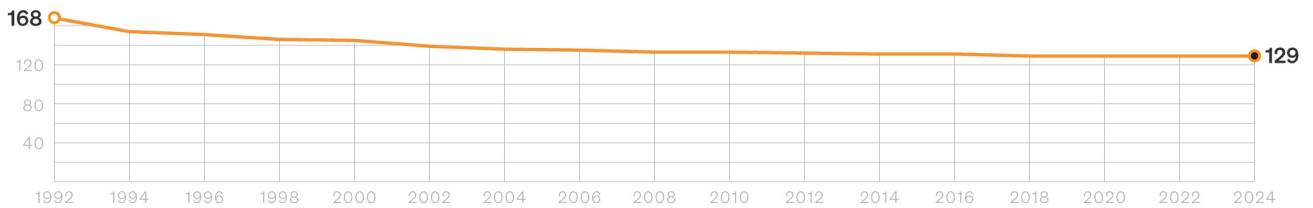

Statistics

Permanent Positions in Publicly Financed Orchestras

ORCHESTRA

Number of positions

Number of orchestras

Permanent Positions in Publicly Financed Symphony and Chamber Orchestras

	Number of positions registered																
	1992	1994	1996	1998	2000	2002	2004	2006	2008	2010	2012	2014	2016	2018	2020	2022	2024
East	5,032	4,411	4,198	4,032	3,878	3,637	3,545	3,398	3,372	3,290	3,230	3,186	3,143	3,133	3,132		
West	7,127	7,075	7,018	6,991	6,961	6,808	6,780	6,654	6,665	6,632	6,621	6,639	6,673	6,613	6,634		
Total	12,159	11,486	11,216	11,023	10,839	10,445	10,325	10,052	10,037	9,922	9,851	9,825	9,816	9,746	9,766	9,749	9,771